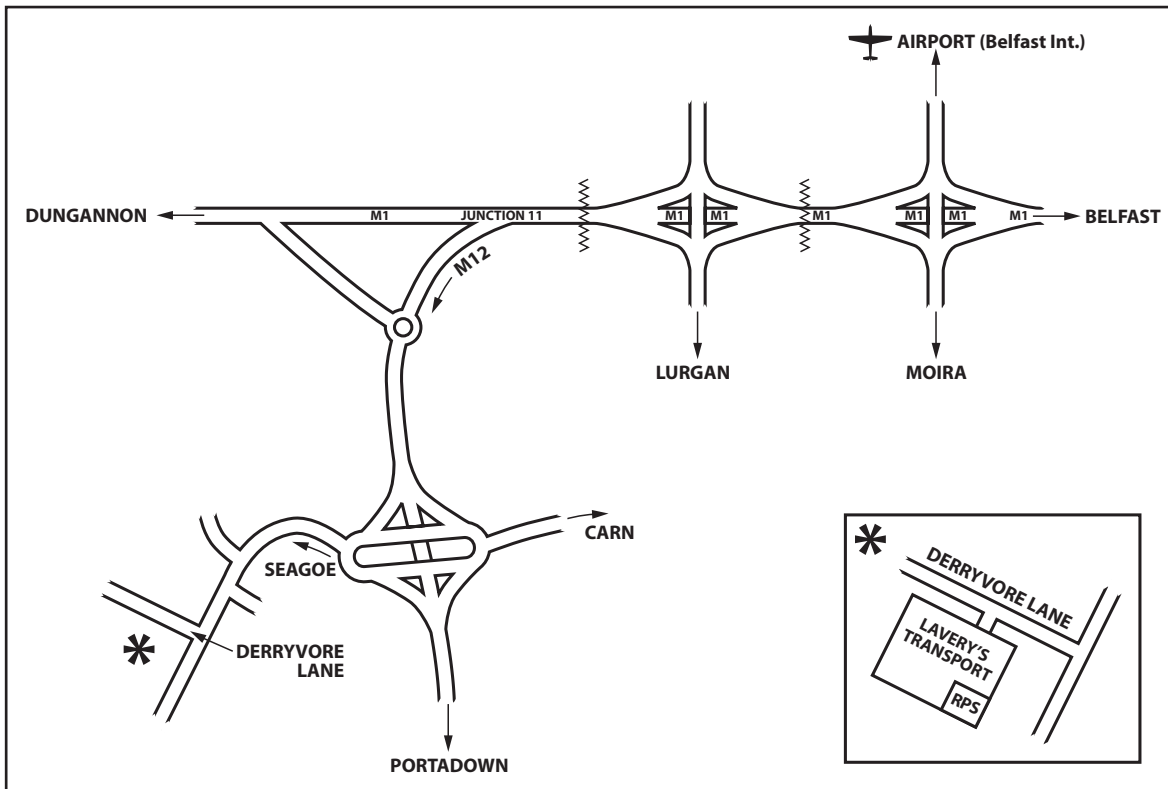

DIRECTIONS TO OUR OFFICES

rps

From Belfast

Follow the M1 motorway west towards Dungannon. At junction 11 exit the motorway and join the M12. In approximately ½ a mile go straight over the roundabout and continue for 1 mile before taking the first slip road following signs for Seagoe. Stay in the right-hand lane and take the third exit off the roundabout (immediately after the BMW showroom). Continue on this road and take the second turning on your right into Derryvore Lane. Follow this road for ½ a mile and turn left into Lavery's Transport, the RPS offices are located in the far left-hand corner.

From Belfast International Airport

Upon leaving the airport, bear right onto the A26 following signs for Belfast. At the first roundabout, take the third exit towards Moira and continue along this road for approximately 14 miles until you approach a roundabout signposted for the M1 motorway. Take the fourth exit off the roundabout and join the M1 heading west towards Dungannon. At junction 11 exit the motorway and join the M12. In approximately ½ a mile go straight over the roundabout and continue for 1 mile before taking the first slip road following signs for Seagoe. Stay in the right-hand lane and take the third exit off the roundabout (immediately after the BMW showroom). Continue on this road and take the second turning on your right into Derryvore Lane. Follow this road for ½ a mile and turn left into Lavery's Transport, the RPS offices are located in the far left-hand corner.

From Dublin

Follow the N1 motorway north towards Dundalk. At the end of the motorway continue along the A1 to Newry. At Newry, take the A27 signposted Portadown/Tandragee. Continue through Tandragee following signs to Portadown. Upon entering Portadown turn left at the traffic lights and continue along this road for approximately ½ a mile to a roundabout. Take the second exit and follow this road to the second set of traffic lights, staying in the left-hand lane. Pass the railway station on your left and continue straight ahead through the traffic lights at the shopping centre. In approximately 1 mile turn right at the traffic lights, climbing a hill to a mini roundabout, continue straight over the roundabout and pass under the footbridge and the cemetery on your left. Follow the road for a further mile and after the Moy Park factory, turn left into Derryvore Lane. Follow this road for ½ a mile and turn left into Lavery's Transport, the RPS offices are located in the far left-hand corner.

➤
14 Derryvore Lane   T +44 (0)2838 393078
Seagoe   F +44 (0)2838 393203
Portadown
Co Armagh
BT63 5RH